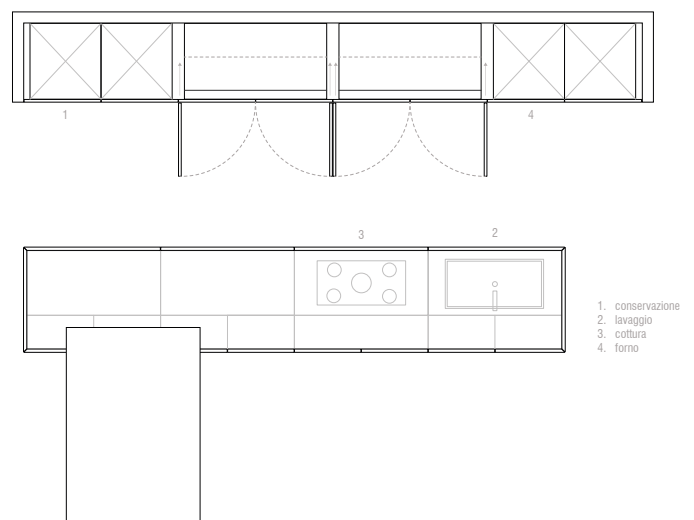

PITTORI¹⁹³¹

Chiarezza

Harmonious and luminous spaces

Essential and clean lines are the basis of this kitchen, which is clear and linear in its composition.

The island is the protagonist and the main functions of the kitchen, cooking and washing, are located there. The integrated Corian sink seems almost one with the worktop, the tone-on-tone horizontal groove remains almost invisible and gives continuity between the doors and the worktop

Refined details

A door with a flat diagonal groove has been selected for this kitchen to make it appear thin both visually and to the touch, thanks to the chosen soft-touch finish and rounded lines. This makes the detached countertop look even thinner and lighter.