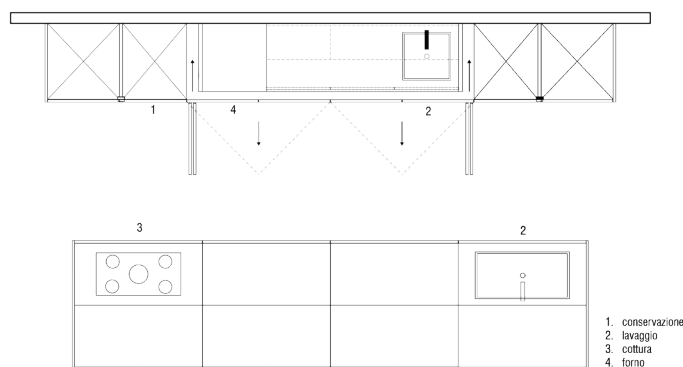

PITTORI¹⁹³¹

Freschezza

Clean lines for a kitchen with a fresh flavor

An island and an operational block are the two elements that characterize this kitchen, facing each other.

The island is a solid volume in marble used both on the countertop and cabinet doors, where the veins of the stone define the geometry of the shapes and soften the dark tone by adding light-toned nuances. The sink at one end of the island, slightly elevated from the countertop, is the only element that creates movement and breaks the linearity.

The wall block is characterized by columns with folding doors that hide an operational area entirely in stainless steel. The doors of the columns have a metal effect lacquer which is in full harmony with the steel inside and with the stone of the island, it gives freshness to the entire composition, making the kitchen extremely contemporary